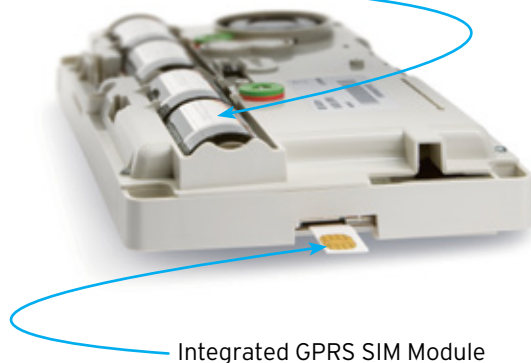

Outdoor camera

Indoor camera

A detector that makes A DIFFERENCE

Videofied guarantees peace of mind and respect for your privacy.

TOTALLY Wireless GPRS Cellular Network Video Security System

Self Powered

Integrated GPRS SIM Module

- > Operates for months on a set of batteries
- > Up to 24 cameras
- > 24 x 7 monitoring
- > All Weather
- > From -20°/+60°C (-10°/+140°F)
- > IP65 Rated

- > On detection, the wide-angle camera records a 10 second video.
- > The video is sent to the monitoring station.
- > The monitoring agents can watch the video of the intrusion in real time, eliminating uncertainty!
- > In cases of intrusion or real danger, the monitoring station calls the police.

More convenient because it's wireless!

The panel may be connected to a standard telephone line or use the GPRS cellular network (via an integrated module). Each device in the system, including panel, is powered by batteries with a 4-year operating capacity. No AC power required. Thanks to the simplicity of this wireless system, one person can install a full system in just 2 hours.